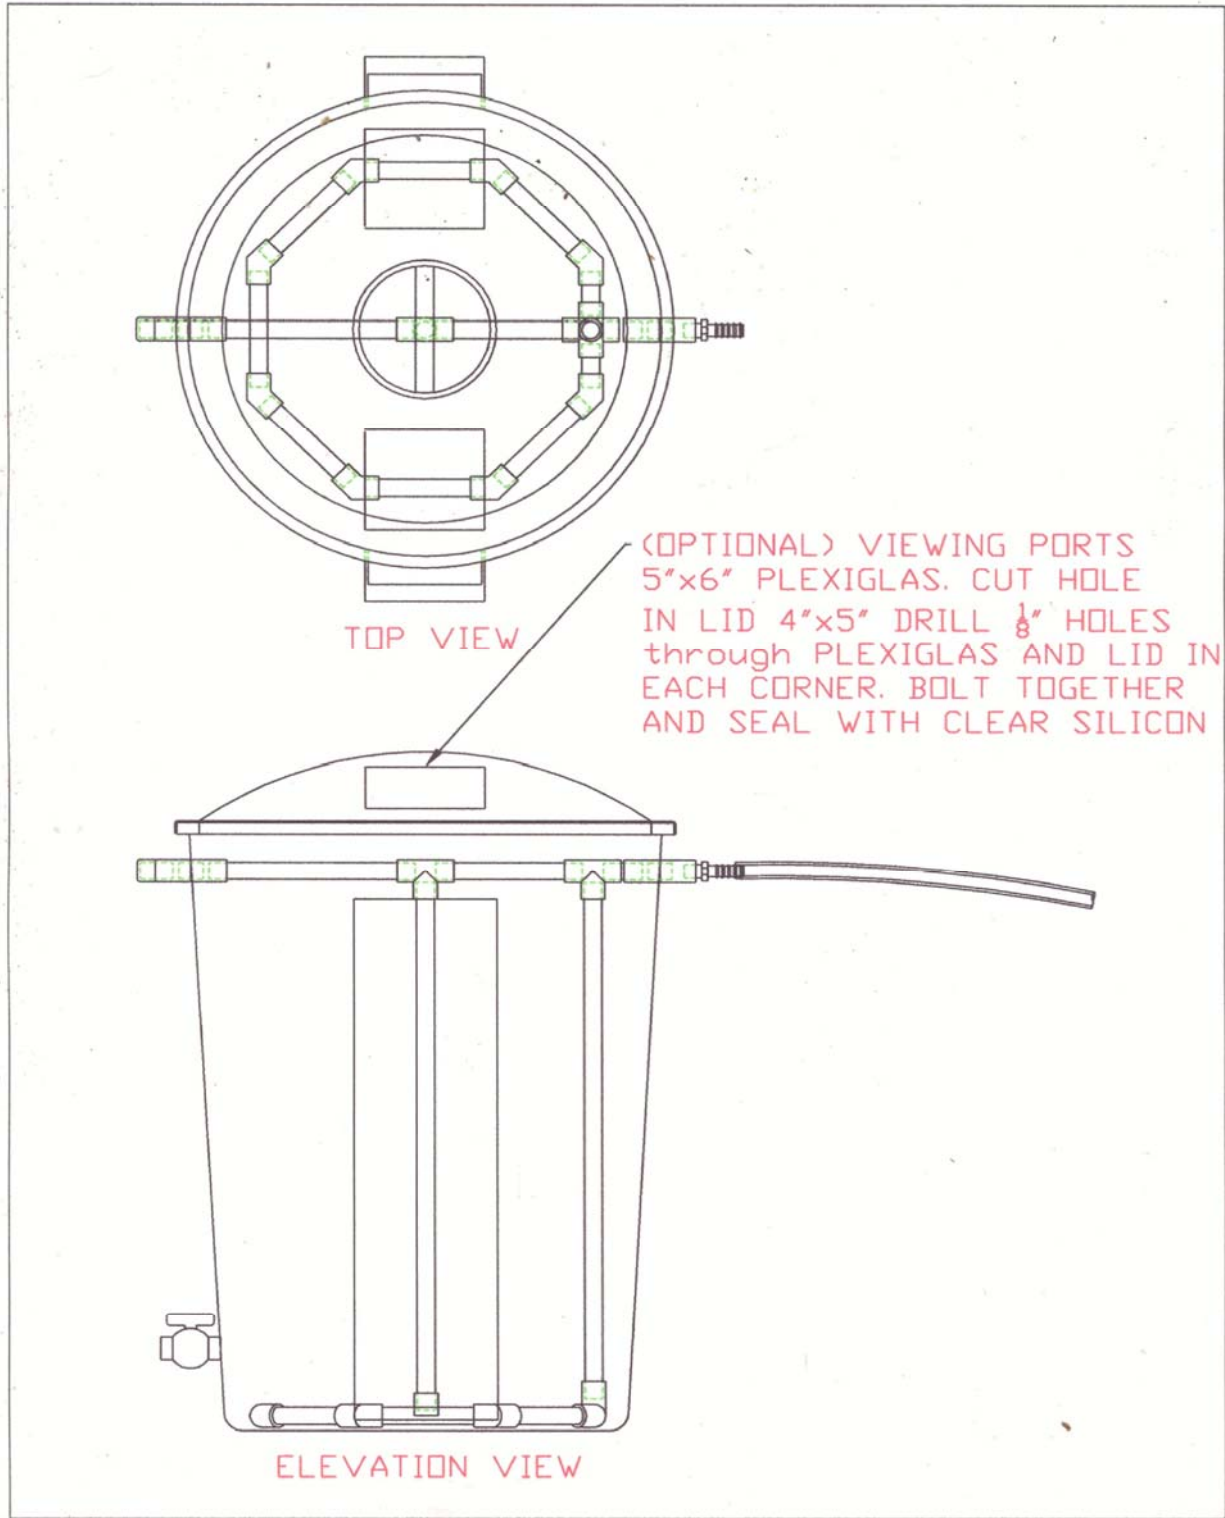

Plans and specifications by Mark Rutter

Oregon State University Extension Service offers educational programs, activities, and materials without discrimination based on race, color, religion, sex, sexual orientation, national origin, age, marital status, disability, or disabled veteran or Vietnam-era status. Oregon State University Extension Service is an Equal Opportunity Employer.