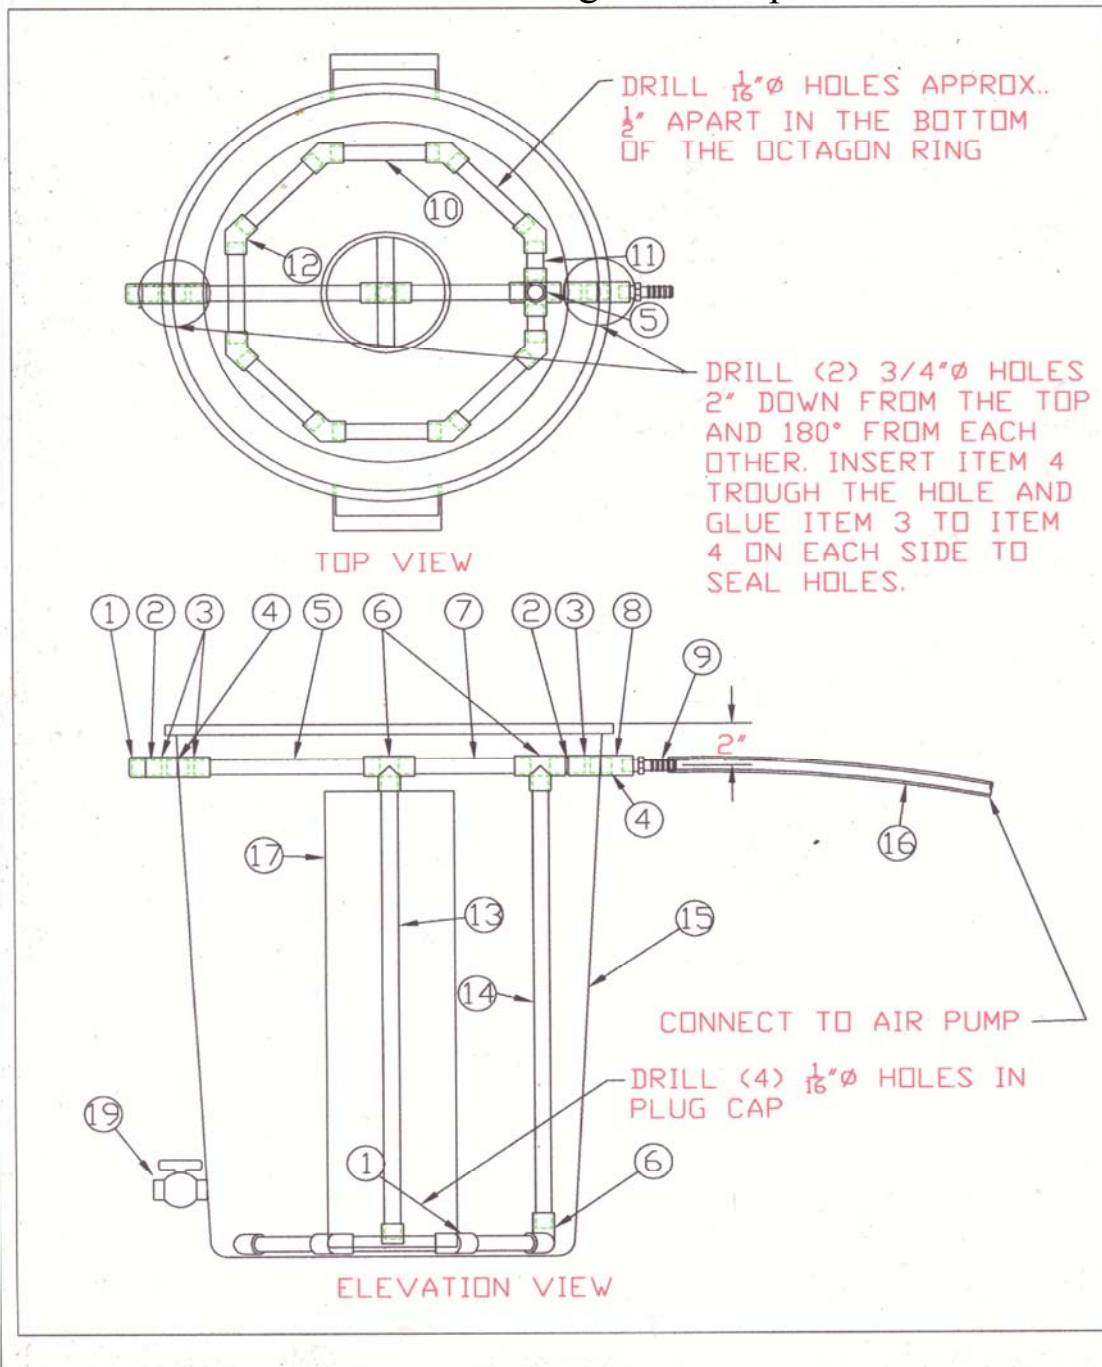

OSU/Lane County Extension Service Compost Specialist Program
A program jointly supported by the City of Eugene, Oregon and OSU/Lane County Extension Service

Plans for a home made 25-gallon compost tea brewer

Plans and specifications by Mark Rutter

The making and use of compost tea has not been scientifically validated by Oregon State University. Use your own judgment and discretion when making and using compost tea.

Oregon State University Extension Service offers educational programs, activities, and materials without discrimination based on race, color, religion, sex, sexual orientation, national origin, age, marital status, disability, or disabled veteran or Vietnam-era status. Oregon State University Extension Service is an Equal Opportunity Employer.